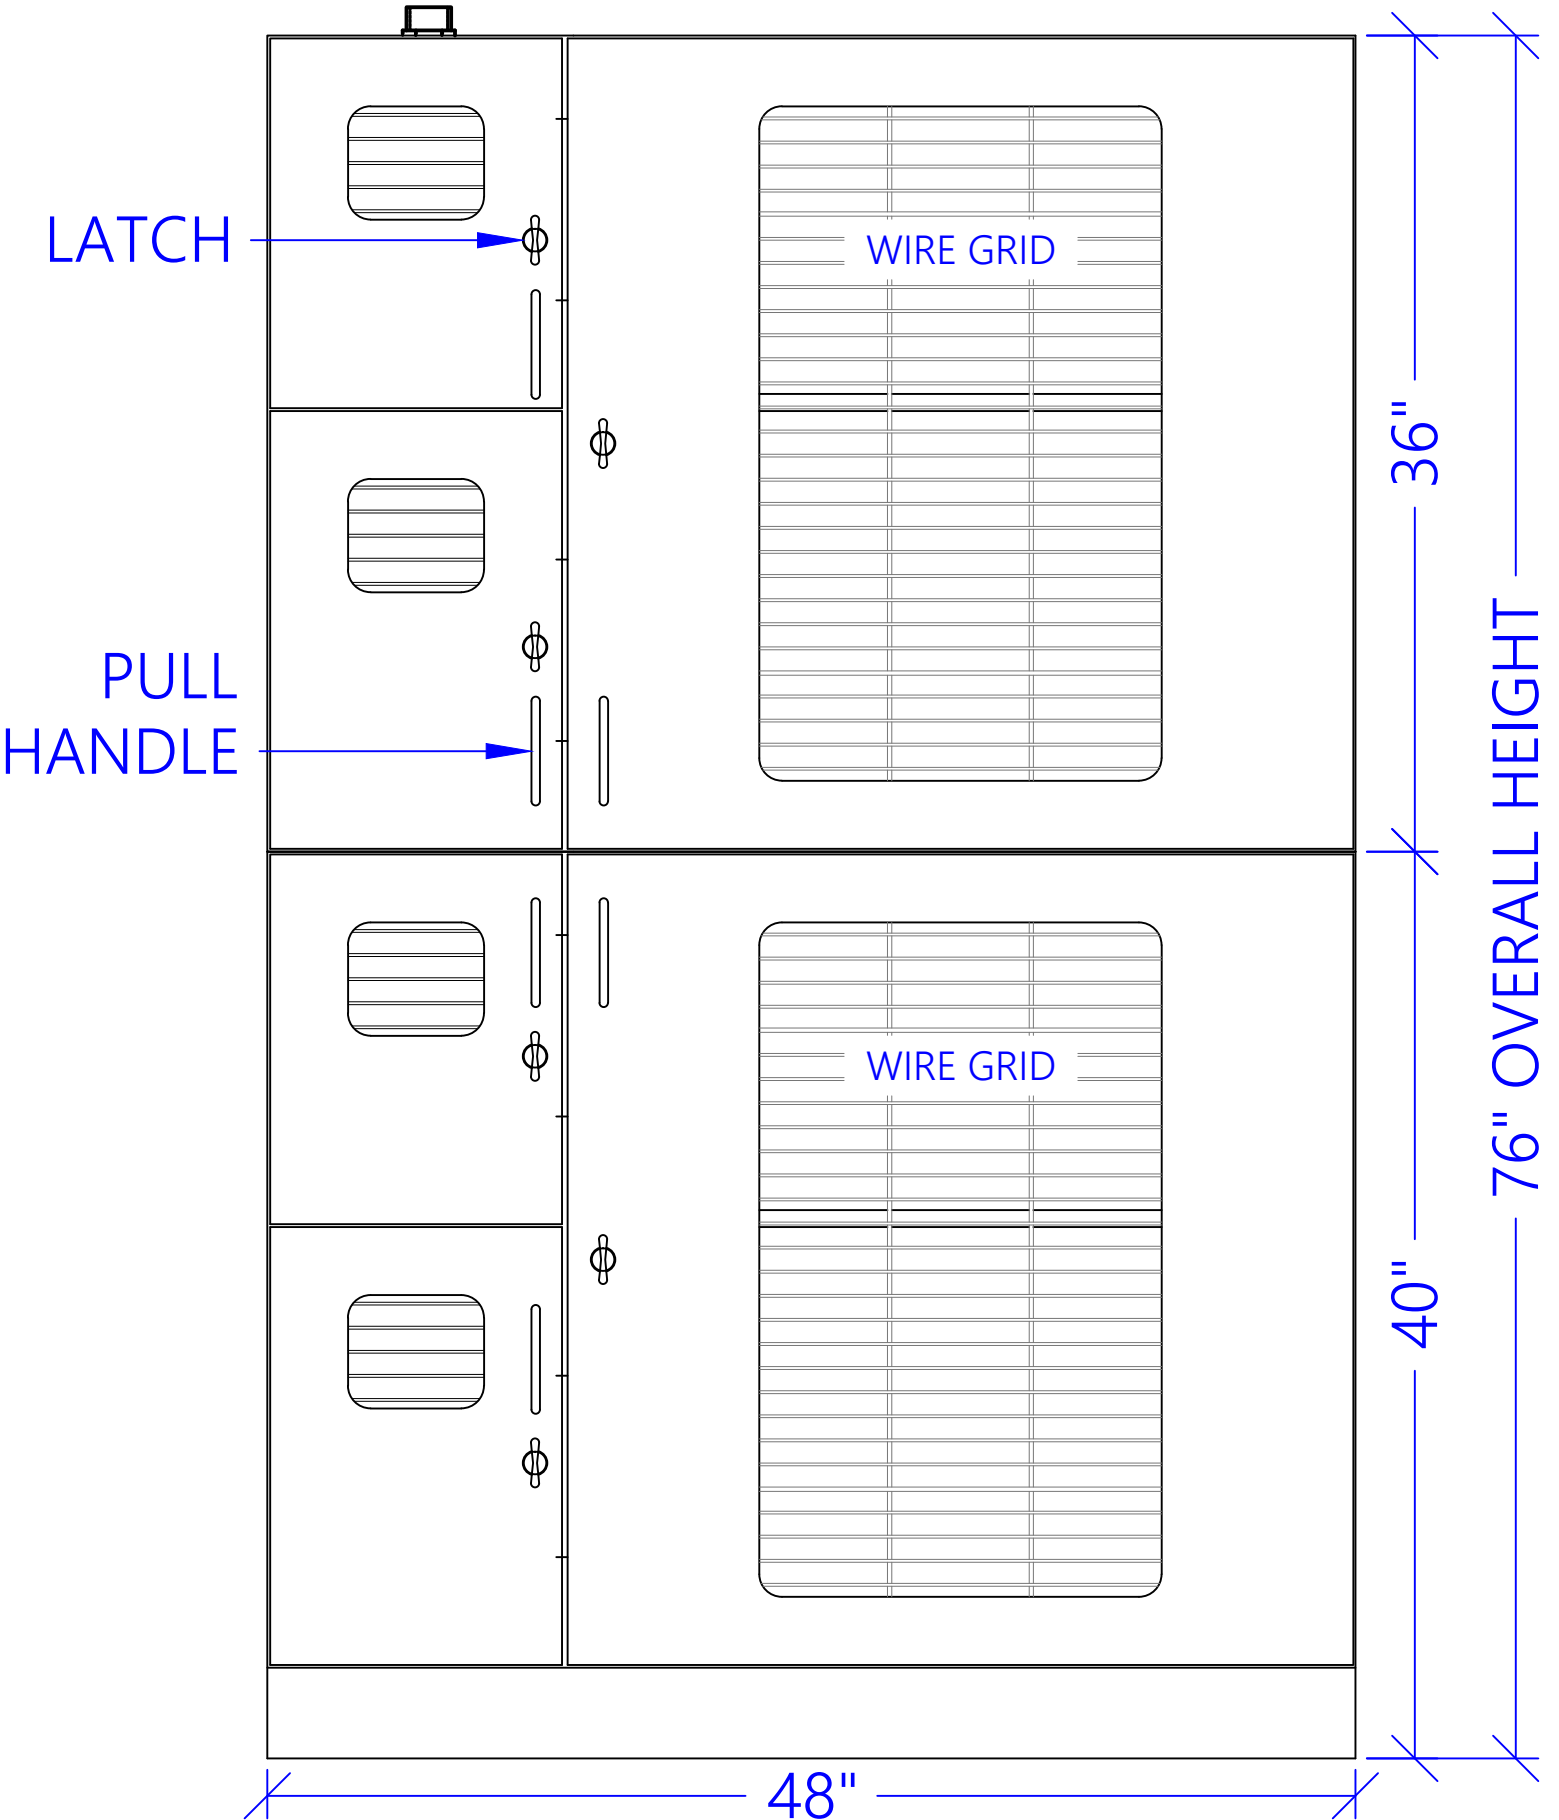

# 48" LUXURY UNIT - FRONT VIEW

ALL DOORS AVAILABLE WITH WIRE GRID OR TEMPERED GLASS. OPTIONAL REAR WINDOW IN LIVING AREA.